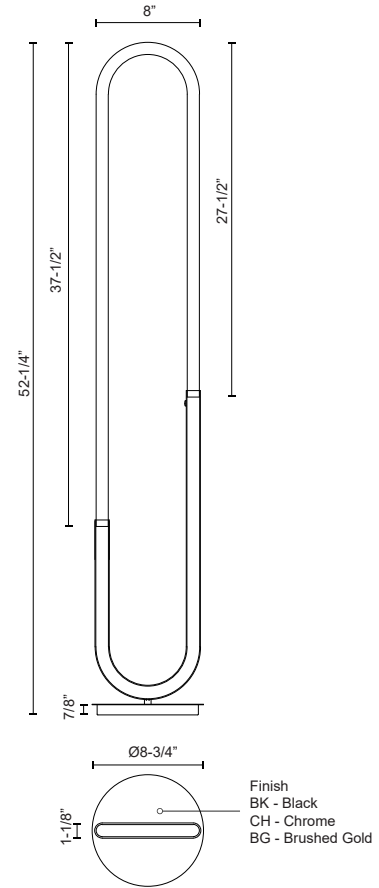

**HURON
FL95150
LAMPS**

PROJECT

FL95150-CH
Chrome

FL95150-BG
Brushed Gold

FL95150-BK
Black

SPECIFICATION DETAILS

Fixture Dimensions	D8-3/4" x H52-1/4"
Light Source	LED with DC Driver
Wattage	21W
Total Lumens	1785lm
Delivered Lumens	1155lm*
Voltage	120V
Color Temperature	3000K
CRI (Ra)	90CRI
Optional Color Temps	2700K - 5000K Available, Minimum Order Quantities Apply
LED Rated Life	50,000 hours
Dimming	100% - 10%, Touch dimmer
Diffuser Details	Frosted acrylic diffuser
Location	Dry
Base Dimensions	D8-3/4" x H7/8"
Paint Finish	BG01; BK01; CH01;

* For custom options, consult factory for details.

* For warranty information, please visit www.kuzcolighting.com/warranty

DESCRIPTION

Steel base with die-cast aluminum body, acrylic frosted tube, matte powder-coated or plated finish